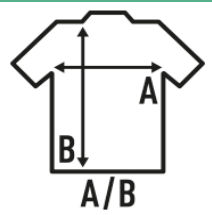

## LADY MICRO POLAR FLEECE

Warm and soft micro polar for woman, slightly fitted, with half zip and elastic cuffs, for outdoor activities. Micropolar antipiling finish. Available in 6 colors from size XS to XXL.

Details:

- Quarter-zip.
- Slightly fitted.
- Pill-resistant.
- Elastic cuffs.
- 140 g/m<sup>2</sup> approx.
- 100% Polyester

100% Polyester. Weight: 140 g/m<sup>2</sup> approx.

### SIZE

EU	XS	S	M	L	XL	XXL
Width	46 cm 18.1"	48 cm 18.9"	51 cm 20.1"	53 cm 20.9"	55 cm 21.7"	58 cm 22.8"
Length	61 cm 24"	63 cm 24.8"	65 cm 25.6"	67 cm 26.4"	69 cm 27.2"	70 cm 27.6"

Black  
(BK)

Red  
(RD)